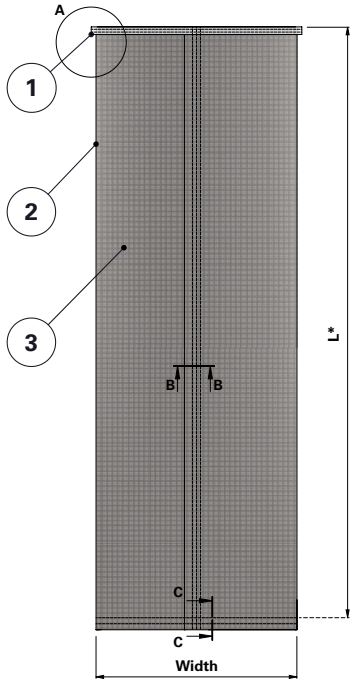

DATA SHEET

Replacement Elements Bags – Dalamatric Style

Dalamatric Style

0.7 m, 1.0m, 1.25 m, 1.50 m, 1.75 m, 2.0 m Dalamatric Bag with felt ring top, flat sewn bottom

For Dalamatric Insertable (DLMV), Dalamatric Cased (DLMC) and other brands of baghouse collectors

* Measured from top of collar to top of stitching

Item	Description
1	Felt ring
2	Label (inside)
3	Filter bag

Dimensions [mm]	
Width	495
L	700
	1000
	1250
	1500
	1750
	2000