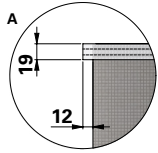

DATA SHEET

Replacement Elements Bags – Dalamatric Style

Dalamatric Style

0.7 m, 1.0m, 1.25 m, 1.50 m, 1.75 m, 2.0 m Dalamatric Bag with felt ring top, flat sewn bottom

For Dalamatric Insertable (DLMV), Dalamatric Cased (DLMC) and other brands of baghouse collectors

* Measured from top of collar to top of stitching

Item	Description
1	Felt ring
2	Label (inside)
3	Filter bag

Dimensions [mm]	
Width	495
L	700
	1000
	1250
	1500
	1750
	2000