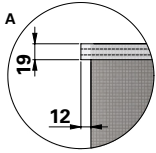

DATA SHEET

Replacement Elements Bags – Dalamatric Style

Dalamatric Style

0.7 m, 1.0m, 1.25 m, 1.50 m, 1.75 m, 2.0 m Dalamatric Bag with felt ring top, flat sewn bottom

For Dalamatric Insertable (DLMV), Dalamatric Cased (DLMC) and other brands of baghouse collectors

* Measured from top of collar to top of stitching

Item	Description
1	Felt ring
2	Label (inside)
3	Filter bag

Dimensions [mm]	
Width	495
L	700
	1000
	1250
	1500
	1750
	2000