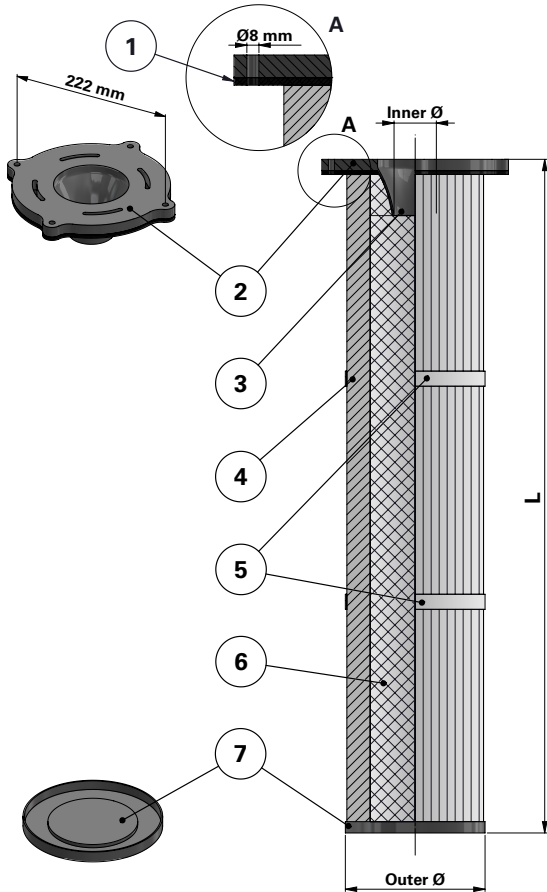

Donaldson
FILTRATION SOLUTIONS

DATA SHEET

Replacement Elements

Category – Dantherm Style

Dantherm Style

Cartridge Filter with open top end cap and closed bottom end cap

Special features: With 4 bolts and Clean Air Plenum installation for Nederman/Dantherm and other brands of cartridge collectors

Without outer liner

Dimensions [mm]	
Outer Ø	185
Inner Ø	60
L	500
	870
	1390