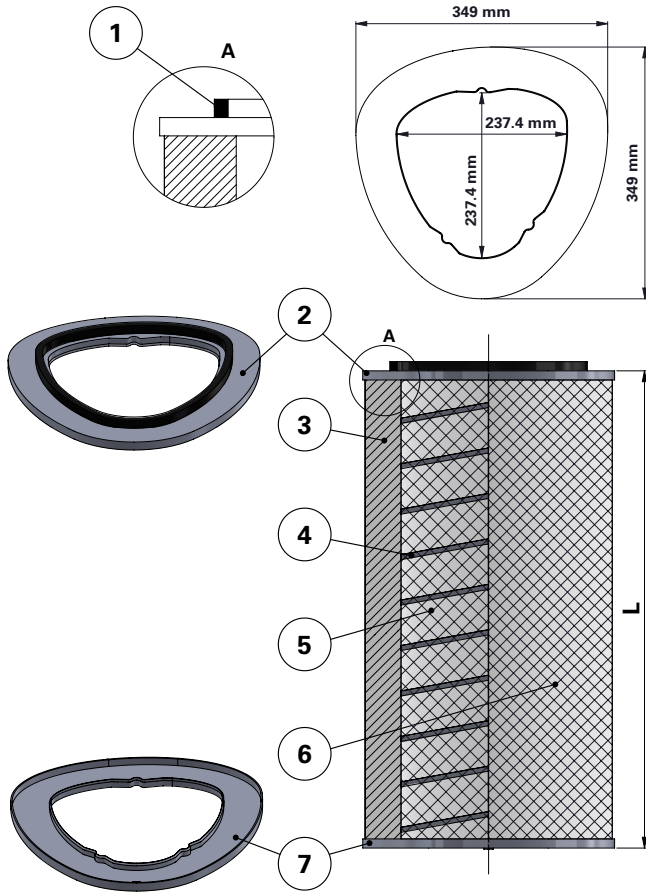

DATA SHEET

Replacement Elements Cartridges – DFE Style – 2 Open End Caps

DFE Style – 2 Open End Caps

Asymmetric Cartridge Filter for Downflo Evolution cartridge collectors

Available with and without outer liner

Item	Description
1	Gasket
2	Top end cap
3	Media pack
4	Inner liner
5	Inner beading
6	Outer liner
7	Bottom end cap open

Dimensions [mm]	
Outer Ø	349 × 349
Inner Ø	237.4 × 237.4
L	660