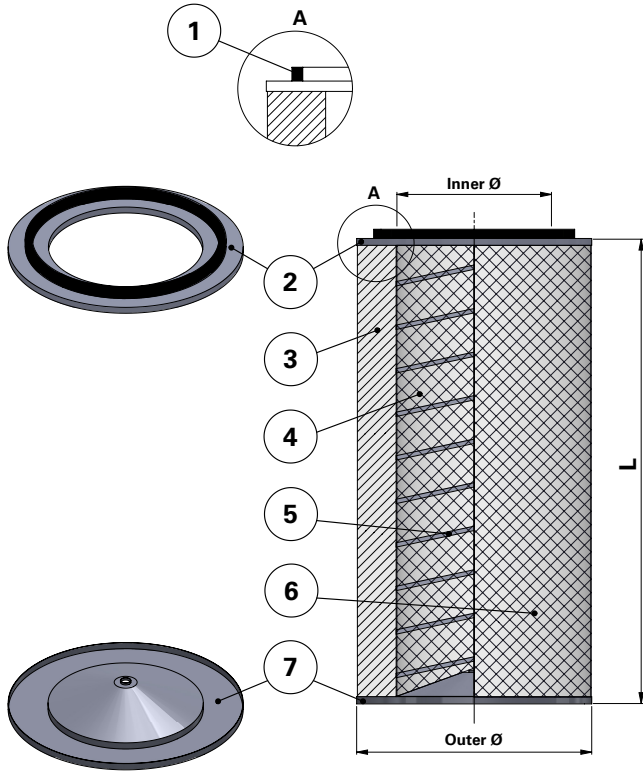

Donaldson
FILTRATION SOLUTIONS

DATA SHEET

Replacement Elements

Cartridges – TD Style – Open Closed with Hole

TD Style – Open Closed with Hole

TD-style Cartridge Filter

TD-style Cartridge Filter for ECB, TD and other brands of cartridge collectors

Available with and without outer liner

Item	Description
1	Gasket
2	Top end cap
3	Media pack
4	Inner liner
5	Inner beading
6	Outer liner
7	Bottom end cap with Ø13.5 mm hole

Dimensions [mm]	
Outer Ø	324
Inner Ø	213
L	660

Dimensions [mm]	
Outer Ø	324
Inner Ø	213
L	660